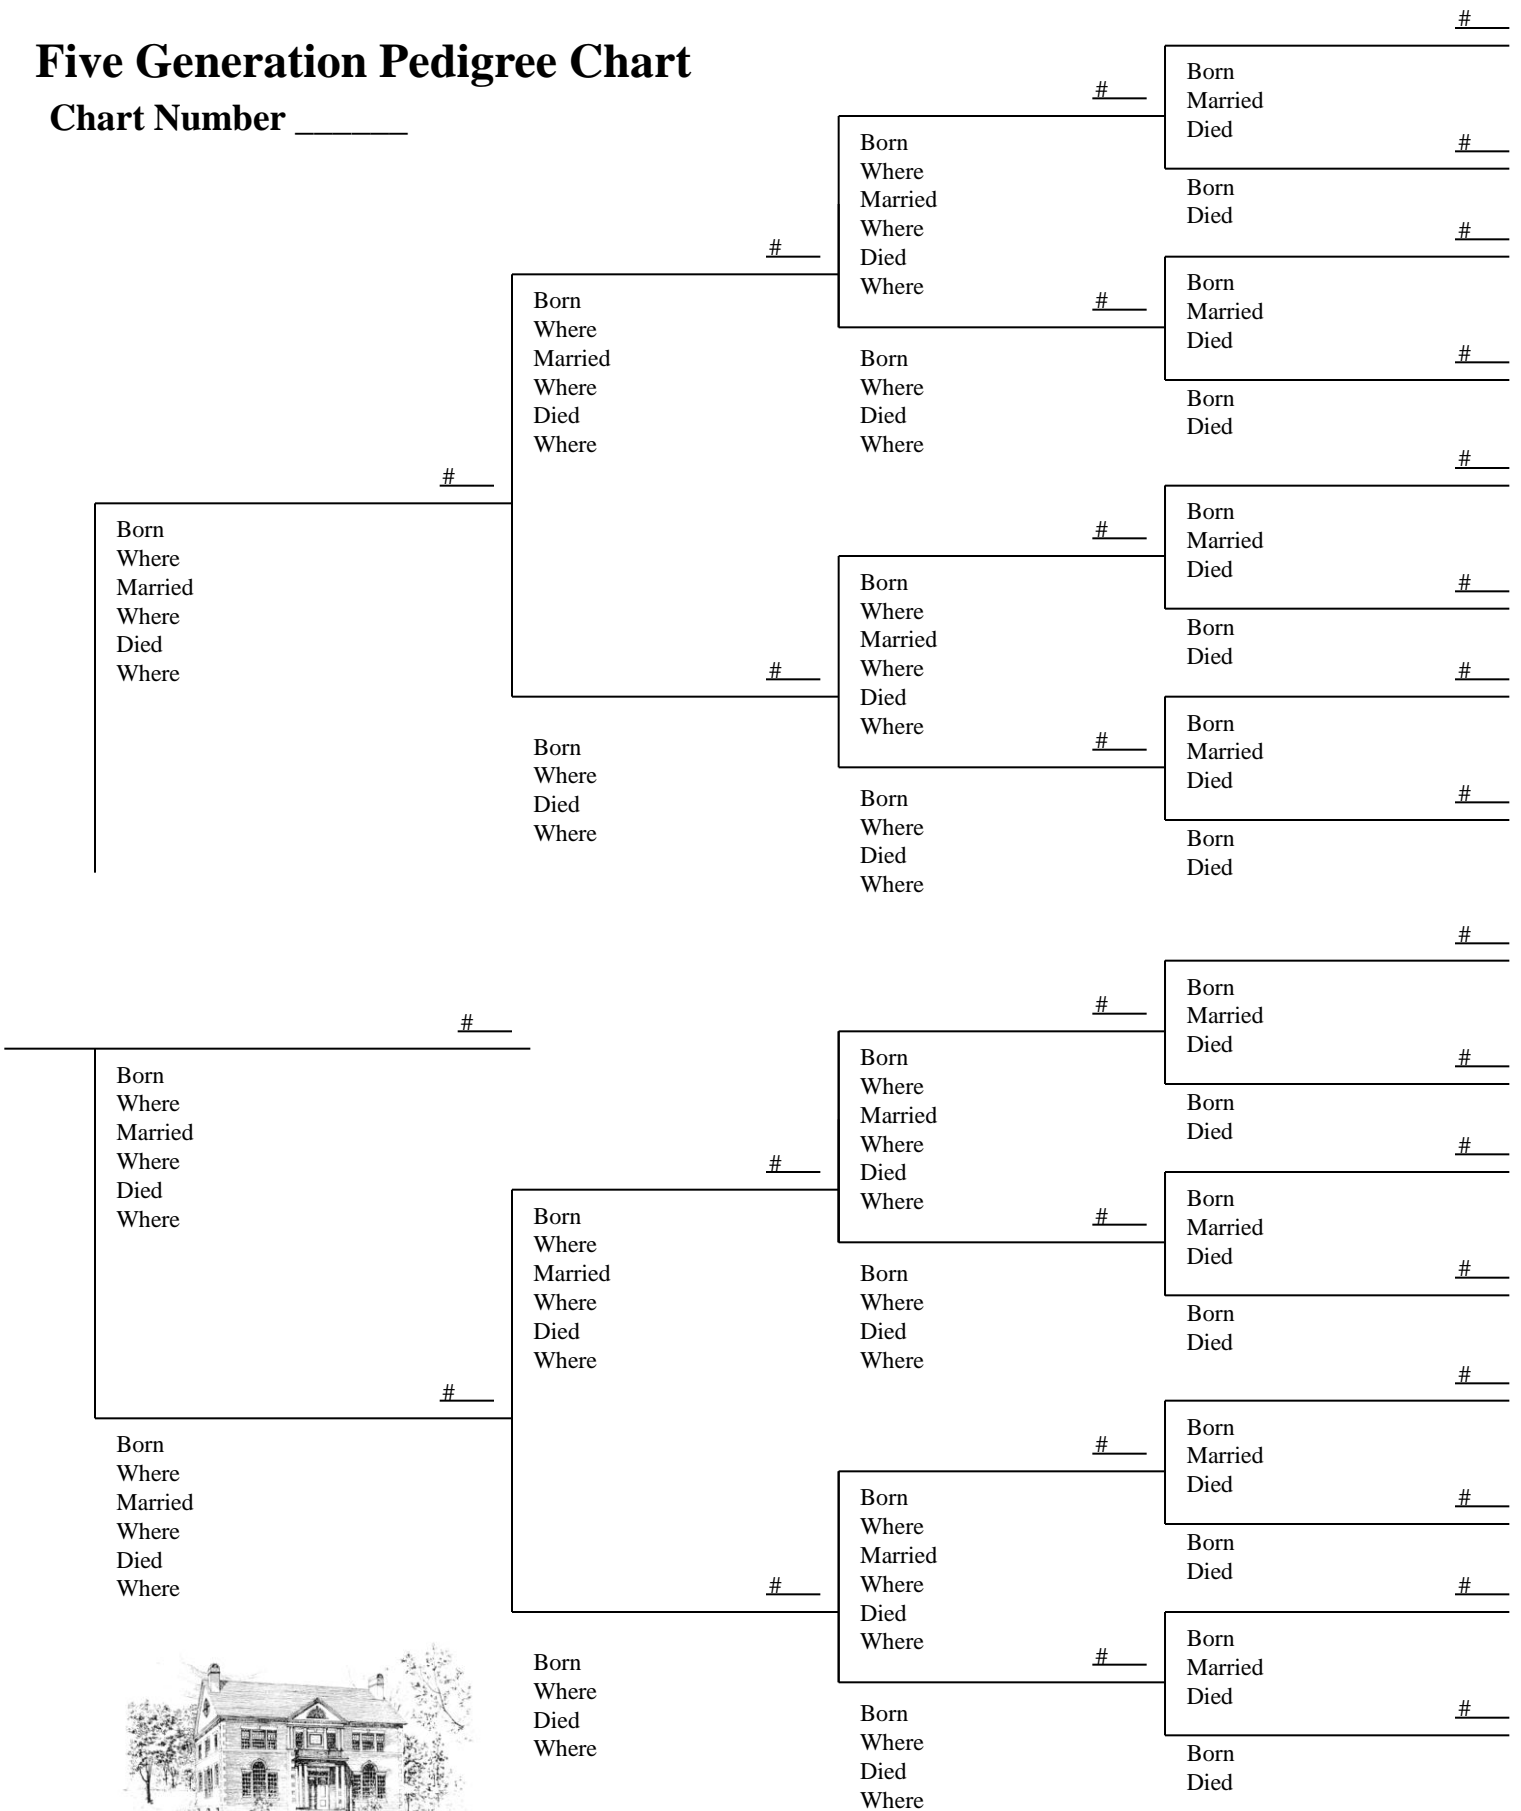

Five Generation Pedigree Chart

Chart Number _____

**Simsbury Genealogical and
Historical Research Library**

Thursday, Friday and Saturday, 9:30 am to 3:30 pm.

www.sghrl.org

© SGHRL 2008